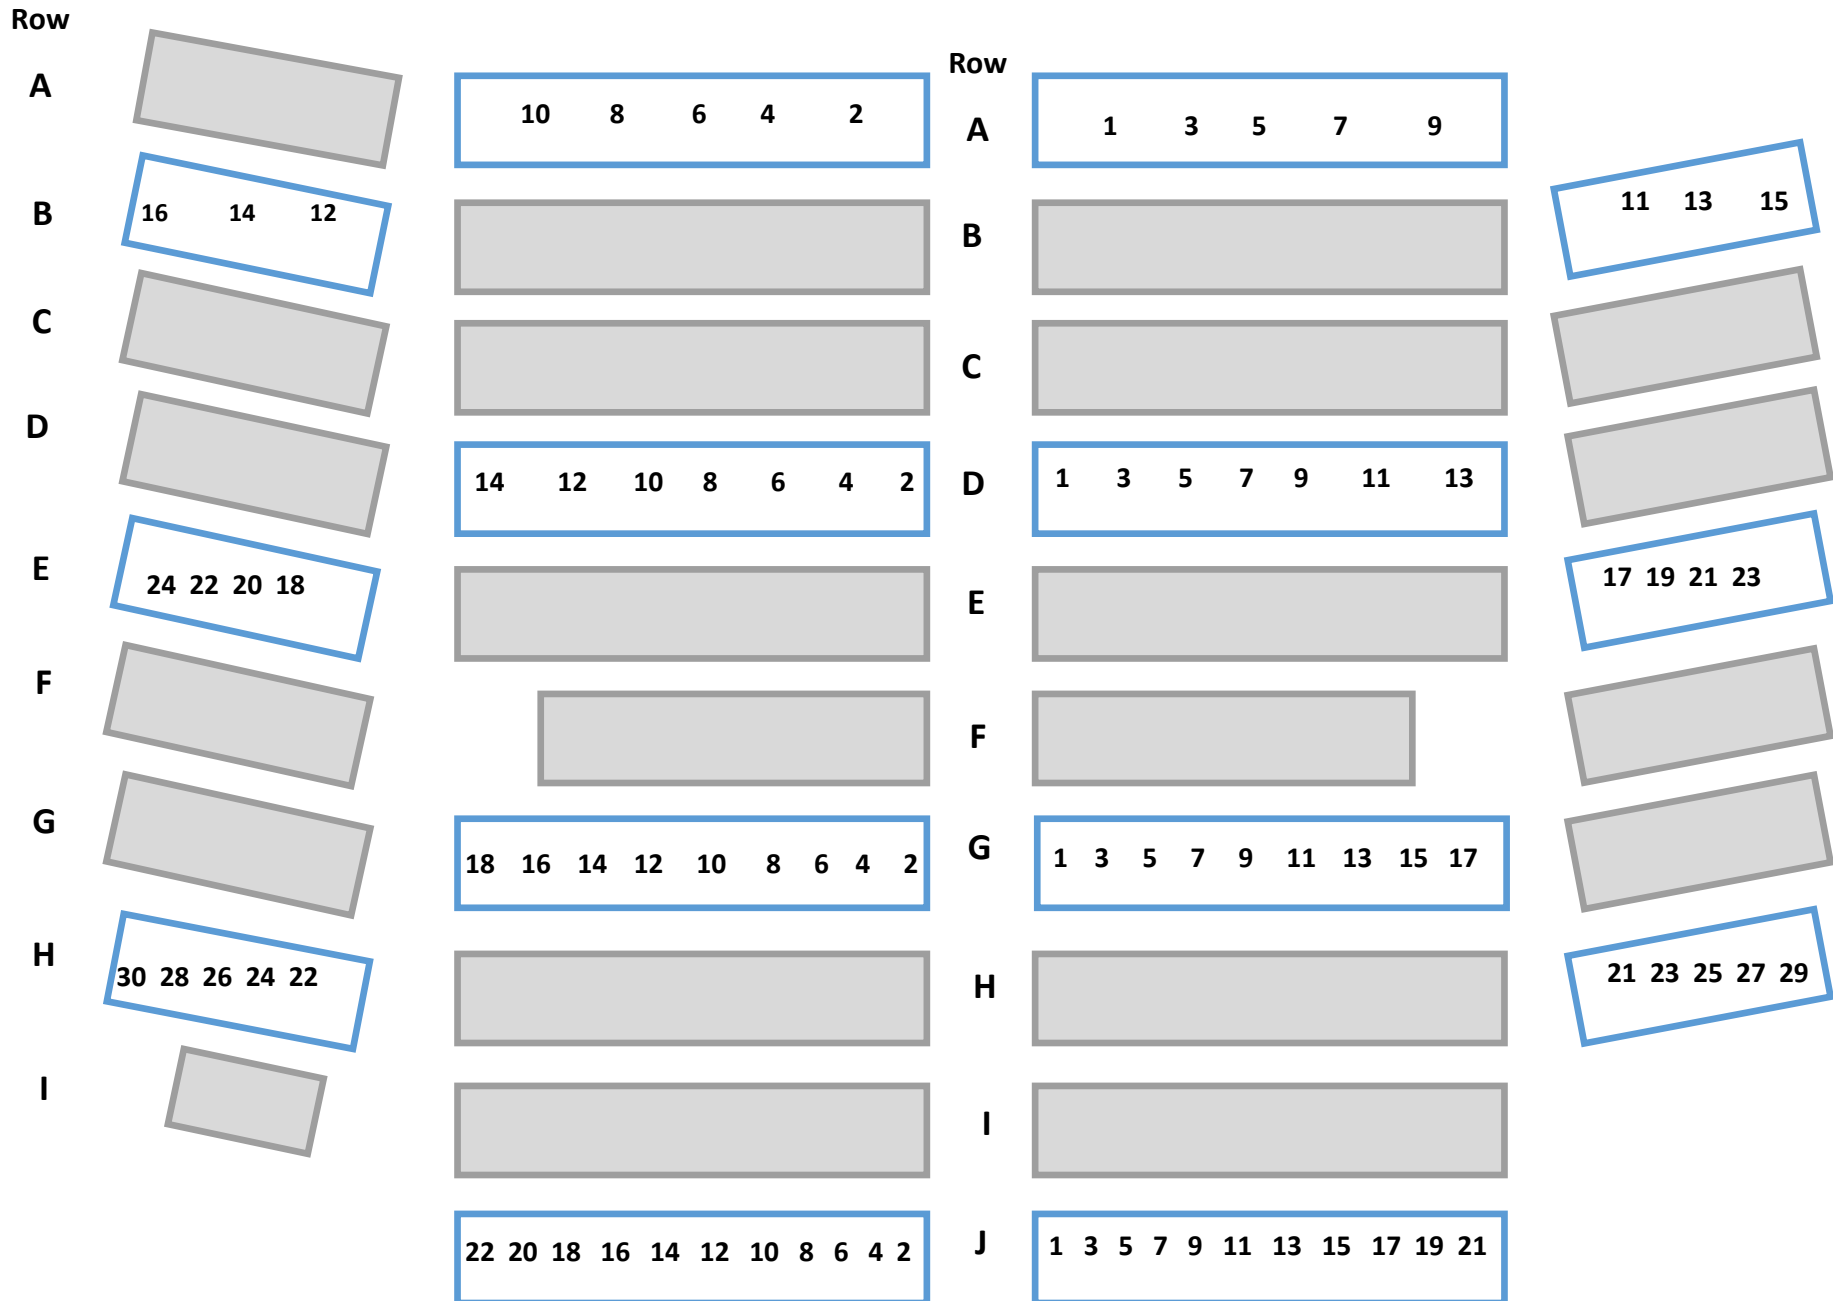

Sanctuary Seating Plan

STAGE

Each group/family must be separated by 3 empty seats to maintain social distancing